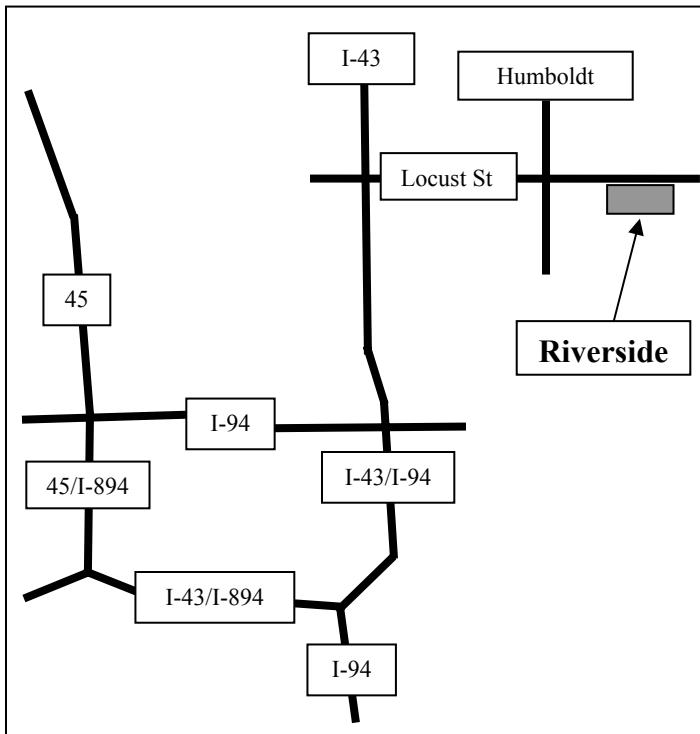

Band Room 023 (Ground floor – “new” portion of building)

Call Mike’s Cell for directions/help: **414-507-1408**

If you park in the main Locust Street parking lot:

- Come in Exit #5 – set of six doors between “old” and “new” buildings
- Turn LEFT upon entry to either elevator or stairs – go down one level to Ground floor
- Turn RIGHT on ground floor, go down hallway & ramp to Room 023

If you want to reduce your walk, bring in equipment, etc.

(as many of you do at MLHS):

- Drive around EAST side of building on Bartlett St. (see map)
- Enter small parking lot at corner, turn RIGHT around south side of building
- Park along S side of building, next to grass
- Enter through “patio” doors
- Go through lobby, turn LEFT, go down hallway & ramp to Room 023
- Handicapped/equipment access – follow driveway from patio area to 3rd garage door (says “Wood Shop”)

The Milwaukee American Legion Band

P.O. Box 511576
 Milwaukee, WI 53203-0271
 (414) 962-4124

FOUNDED 1920
 A NOT FOR PROFIT CORPORATION

Map to Riverside Music

DIRECTIONS

- From I-43: Take Locust St. East past Humboldt Blvd. & across the Milwaukee River
- Riverside is the first building across the river on the Right
- Enter Exit #5 (between “old” and “new” buildings)
- Turn Left in lobby & either take stairs or elevator down one level
- Exit elevator/stairs, turn Right, go thru doors, & down ramp to Room 023 (on your left)
- For directions or help: 414 – 507 – 1408.