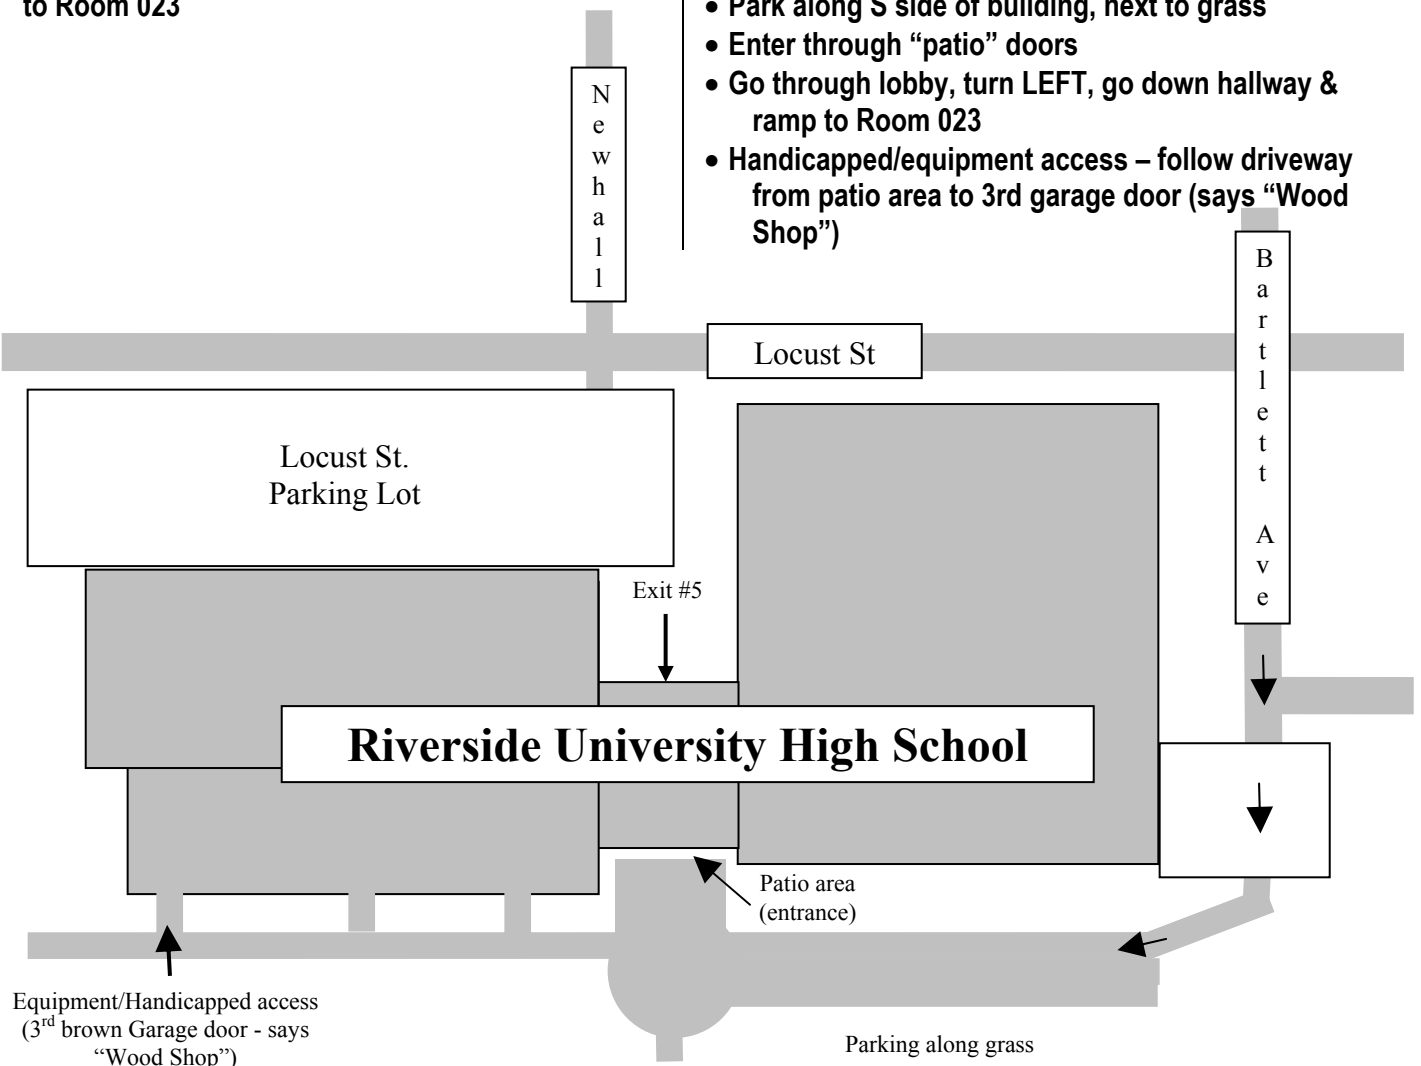

Band Room 023 (Ground floor – “new” portion of building)

Call Mike’s Cell for directions/help: **414-507-1408**

If you park in the main Locust Street parking lot:

- Come in Exit #5 – set of six doors between “old” and “new” buildings
- Turn LEFT upon entry to either elevator or stairs – go down one level to Ground floor
- Turn RIGHT on ground floor, go down hallway & ramp to Room 023

If you want to reduce your walk, bring in equipment, etc.

(as many of you do at MLHS):

- Drive around EAST side of building on Bartlett St. (see map)
- Enter small parking lot at corner, turn RIGHT around south side of building
- Park along S side of building, next to grass
- Enter through “patio” doors
- Go through lobby, turn LEFT, go down hallway & ramp to Room 023
- Handicapped/equipment access – follow driveway from patio area to 3rd garage door (says “Wood Shop”)